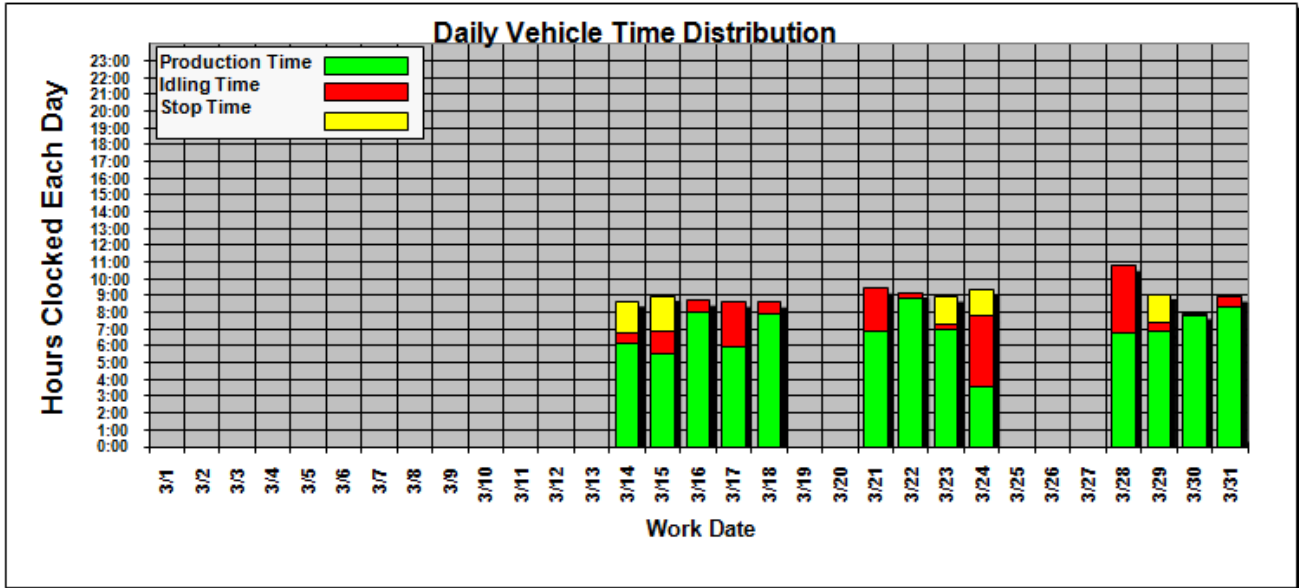

2002 250E Artic Truck

March 2016

Mireco Fuel-Tracker (MFT) Report
1-800-423-9903

Total Time Basis **117:06:43** Hours Rated HP **300**

Total PRODUCTIVE Time of **89:42:42** Hours % PRODUCTIVE Time **76.60** %

Total Engine Idling Time **18:30:57** Hours % Engine Idle Time **15.81** %

Total Shut Off Time **8:53:04** Hours % Engine Shut-Off Time **7.59** %

TOTAL Fuel Used **322.5** Gallons Averaging **24.8** Gal/Work Day

Total PRODUCTIVE Fuel Used **296.8** Gallons Averaging **22.8** Gal/Work Day

Total Engine Idling Fuel Used **25.8** Gallons Averaging **2.0** Gal/Work Day

Total Fuel Saved by Shut Off **11.1** Gallons Based on Engine Idling Time